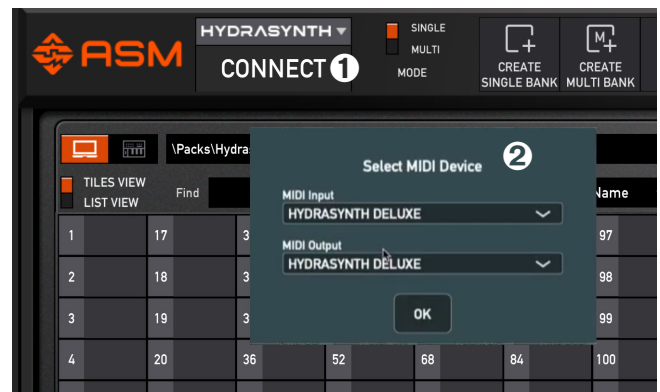

INSTALLATION - If you haven't loaded patches into your Hydrasynth before, here's how to do it. Note, you can also follow the tutorial video from ASM here if you prefer: <https://www.youtube.com/watch?v=fWPgvHDWqNY>

4. Install the free ASM Manager 1.5.6 (or higher) program (Windows 10+ / macOS 10.15+), and make sure your Hydrasynth is on firmware 2.0.0 or newer from <https://www.ashunsoundmachines.com/downloads>

5. Close any other app that uses midi, including Google Chrome. Plug in the Hydrasynth via USB to your PC or Mac, turn the synth on, then start the ASM Manager and click the CONNECT button ①. Select your synth in the MIDI Input/Output fields of the "Select MIDI Device" popup ②. Now's a good time to back up patches that are currently in your Hydrasynth, before you install your Ultimate Patches, as they may overwrite patches you have in the synth. For instructions on how to do this, read the "Backup and Restore" sections in the ASM Manager Guide pdf from ASM (included in the ASM Manager download) or view the tutorial video linked above.

6. Click the "Import Bank" button in the ASM Manager, then browse to and select the "Hydrasynth Ultimate Patches - Volume 1.hydra" (or Vol 2 or 3) you purchased (or for the free Taster Pack: "Ultimate Patches Taster Pack.hydra").

7. Click the black file browser dropdown ① (located on the LEFT portion of the screen), then click the "Packs" dropdown ②, then click on the Ultimate Patches Volume (the one you just imported) ③ as shown below: