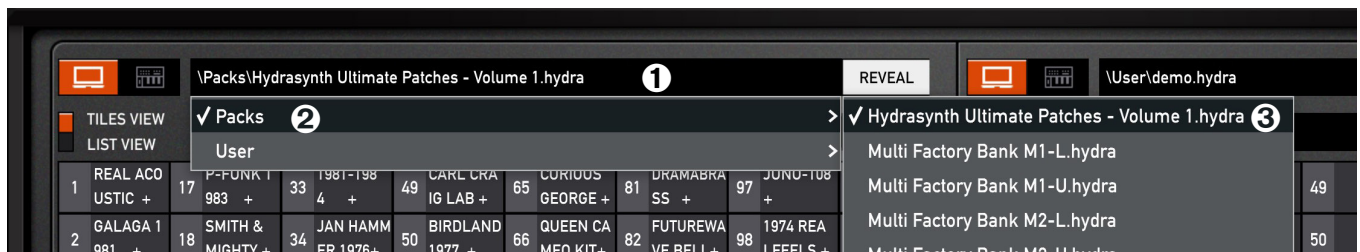

The patches will now load into the slots located on the left portion of the screen.

ULTIMATE
PATCHES

Copyright 2026 Ultimate Patches