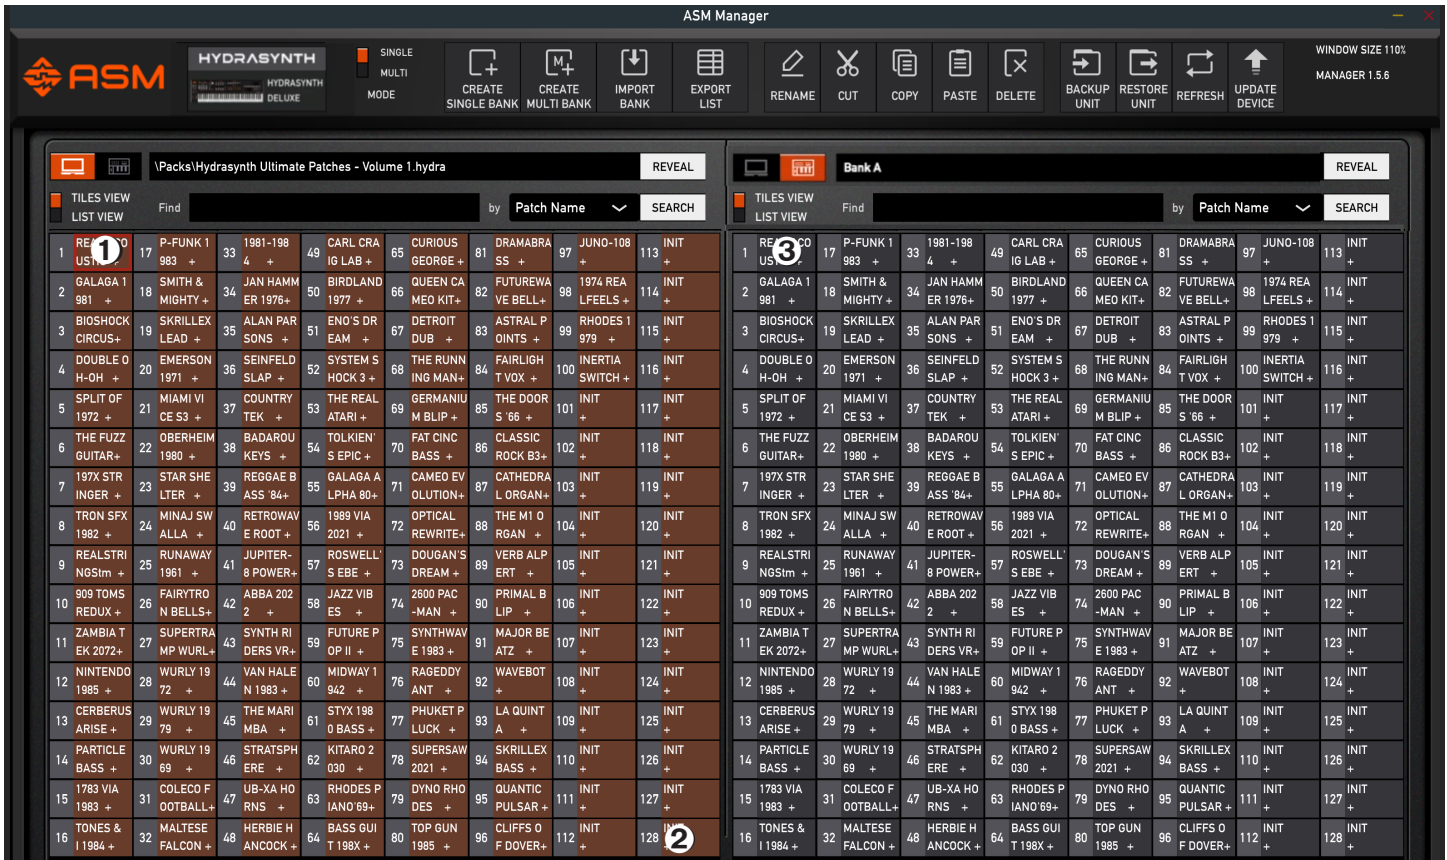

1. Now, click on the first patch ❶ of the Ultimate Patches Volume that you loaded on the left portion of the screen, then shift-click the last Ultimate Patch in that volume (they're now highlighted in orange). Now, drag that first Ultimate Patch (highlighted in red when dragging) to the RIGHT portion of the screen, onto the first patch slot ❸, then release:

1. After a minute or two, the Volume finishes copying over to your synth (in this example, into Bank A) and you're ready to play the patches on your synth.

Repeat the process to install other Volumes into other banks of your choice on the synth. Enjoy!

If you've followed the install instructions exactly but still have questions, you can contact us via our contact page at <https://www.ultimatepatches.com> — we respond with 24 hours.

Legal/License: Use these patches freely to create your musical compositions with — they can be used in personal or commercial recordings, or when playing live. However, none of the patches are allowed to be redistributed "as-is" or with superficial modifications — it is expressly forbidden to post them online, use them for ai training, or give them away / sell them in digital, sampled, or physical format for free or for pay/trade. These patches are for your use only. The compositions in the sequences and Youtube video demo are copyright protected via their respective owners, and music in the sequences is only for demonstration purposes of the patches. If you would like to use the musical compositions in the video for your own releases, much of the unpublished original music is available for licensing; contact support@ultimatepatches.com for information.