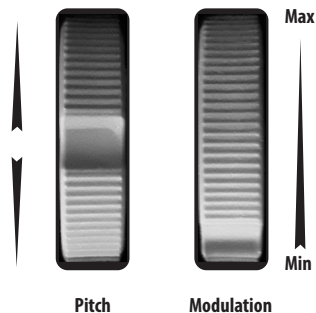

ACID SAW

ARP • BASS • LEAD

Arturia®
MUSICAL INSTRUMENTS

OSCILLATOR

Sub Osc Wave Octave

Ultrasaw Amt Pulse Width Metalizer

Ultrasaw Rate ENV Amt ENV Amt

FILTER

Cutoff Resonance Mode LP BP HP Ntch

ENV Amt KBD Tracking ENV Speed Fast Slow

Brute Factor Phones Master Volume

Fine Tune

MINIBRUTE
ANALOG SYNTHESIZER

OSCILLATOR MIXER

Sub Osc Audio In

FILTER ENVELOPE

Attack Decay Sustain Release

AMPLIFICATION ENVELOPE

Attack Decay Sustain Release

CONTROLS

MOD Wheel Aftertouch

Bend Range Glide

VIBRATO

Rate

LFO

PWM & Metalizer Pitch Filter Amp

Wave Rate Clock

Arpeg Free

Octave

ARPEGGIATOR

Hold On Off Step Tempo

Up Down Rndm Swing Tap

COPYRIGHT 2019 ULTIMATE PATCHES

ULTIMATE PATCHES
MINIBRUTE