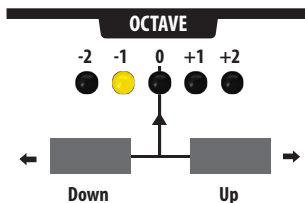

ACID SAW

ARP • BASS • LEAD

Arturia®
MUSICAL INSTRUMENTS

OSCILLATOR

Sub Osc Wave Octave

Ultrasaw Amt Pulse Width Metalizer

Ultrasaw Rate ENV Amt ENV Amt

FILTER

Cutoff Resonance Mode LP BP HP Ntch

ENV Amt KBD Tracking ENV Speed Fast Slow

Brute Factor Phones Master Volume

Fine Tune

MINIBRUTE
ANALOG SYNTHESIZER

OSCILLATOR MIXER

Sub Osc Audio In

FILTER ENVELOPE

Attack Decay Sustain Release

AMPLIFICATION ENVELOPE

Attack Decay Sustain Release

CONTROLS

MOD Wheel Aftertouch

Bend Range Glide

VIBRATO

Rate

LFO

PWM & Metalizer Pitch Filter Amp

Wave Rate Clock

Arpeg Free

Octave

ARPEGGIATOR

Hold On Off Step Tempo

Up Down Rndm Swing Tap

COPYRIGHT 2019 ULTIMATE PATCHES

ULTIMATE PATCHES
MINIBRUTE